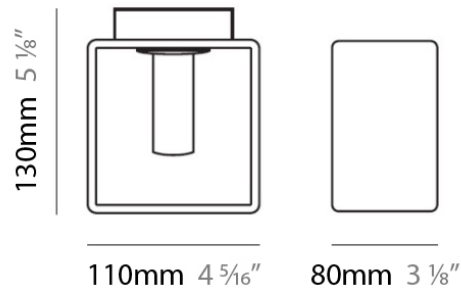

DOMINO SURFACE

D82033-WHI

PROJECT	
TYPE	
NOTES	
QUANTITY	
DATE	

GENERAL

Series: Domino
Brand: Panzeri
Division: Design
Mounting Type: Surface
Mounting Location: Ceiling
Subcategory: Ambient

PHYSICAL

Shape: Rectangle
Length (mm): 110
Length (in): 4 ⁵/₁₆
Width (mm): 80
Width (in): 3 ¹/₈
Height (mm): 130
Height (in): 5 ¹/₈
Extension (in): 5 ¹/₈
Light Distribution: Direct / Indirect
Weight (kg): 1.23
Weight (lbs): 2.71
Diffuser: Matte White Blown Glass
Fixture Material: Glass / Aluminum

ELECTRICAL

Number of Lamps: 1
Lamp Type: LED Retrofit / Halogen
Lamp Shape: T4
Bulb Included: Bulb Not Included
Total Output Wattage (W): 13 / 60
Max. Wattage Per Lamp (W): 13 / 60
Lamp Base: G9
Input Voltage (V): 120

LED

OPTICAL

RATINGS AND CERTIFICATIONS

Certified By: CSA Certified to UL and CSA Standards
IP rating: IP20